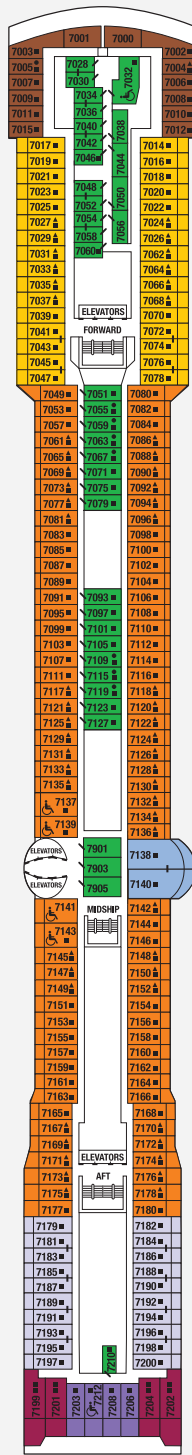

CELEBRITY CONSTELLATION® DECK PLANS

SHIP SPECIFICATIONS:

Occupancy: 2,170

Beam: 105.6 feet

Electric Current: 110/220 AC

Tonnage: 90,940

Draught: 26 feet

Ship's Registry: Malta

Deck plans are not drawn to scale. Deck numbers reflect upper guest levels.
 For an interactive deck plan experience, 360° virtual tours of stateroom categories, and the most up-to-date deck plans, visit celebritycruises.com.

- | | | | | |
|---------------------------|------------------------------------|---------------------------------|-------------------------------|--|
| PS Penthouse Suite | C1 Concierge Class 1 | 4 Ocean View Stateroom 4 | 11 Inside Stateroom 11 | ■ Convertible Sofa Bed |
| RS Royal Suite | C2 Concierge Class 2 | 5 Ocean View Stateroom 5 | 12 Inside Stateroom 12 | ▲ One Upper Berth |
| CS Celebrity Suite | C3 Concierge Class 3 | 6 Ocean View Stateroom 6 | | ┆ Connecting Staterooms |
| S1 Sky Suite 1 | FV Family Veranda Stateroom | 7 Ocean View Stateroom 7 | | ↘ Inside Stateroom Door Location |
| S2 Sky Suite 2 | 2A Veranda Stateroom 2A | 8 Ocean View Stateroom 8 | | ♿ Wheelchair Accessible Stateroom |
| A1 AquaClass® 1 | 2B Veranda Stateroom 2B | 9 Inside Stateroom 9 | | ♿ Featuring Roll-In Shower |
| A2 AquaClass 2 | 2C Veranda Stateroom 2C | 10 Inside Stateroom 10 | | |

CELEBRITY CONSTELLATION® DECK PLANS

Deck 8

CS S1 S2 C1 C2 C3
FV 2B 4 9

Deck 7

CS C1 C3 FV
2A 2C 4 9

Deck 6

PS RS CS S1 S2 C1 2B 2C 5 9

Deck 5