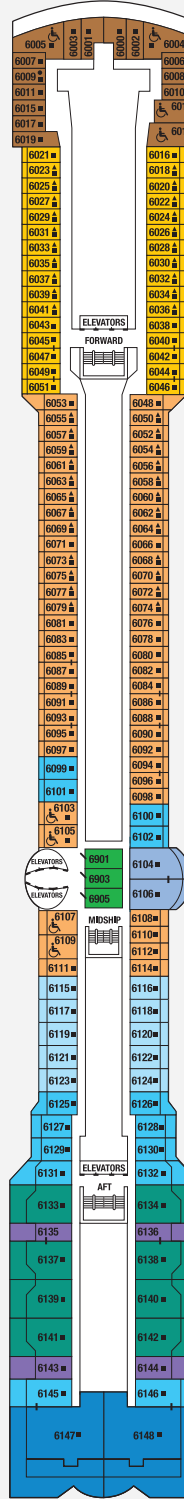

CELEBRITY CONSTELLATION® DECK PLANS

SHIP SPECIFICATIONS:

Occupancy: 2,170

Beam: 105.6 feet

Electric Current: 110/220 AC

Tonnage: 90,940

Draught: 26 feet

Ship's Registry: Malta

Deck plans are not drawn to scale. Deck numbers reflect upper guest levels.
 For an interactive deck plan experience, 360° virtual tours of stateroom categories, and the most up-to-date deck plans, visit celebritycruises.com.

- | | | | | |
|---------------------------|------------------------------------|---------------------------------|-------------------------------|--|
| PS Penthouse Suite | C1 Concierge Class 1 | 4 Ocean View Stateroom 4 | 11 Inside Stateroom 11 | ■ Convertible Sofa Bed |
| RS Royal Suite | C2 Concierge Class 2 | 5 Ocean View Stateroom 5 | 12 Inside Stateroom 12 | ▲ One Upper Berth |
| CS Celebrity Suite | C3 Concierge Class 3 | 6 Ocean View Stateroom 6 | | ┆ Connecting Staterooms |
| S1 Sky Suite 1 | FV Family Veranda Stateroom | 7 Ocean View Stateroom 7 | | ↘ Inside Stateroom Door Location |
| S2 Sky Suite 2 | 2A Veranda Stateroom 2A | 8 Ocean View Stateroom 8 | | ♿ Wheelchair Accessible Stateroom |
| A1 AquaClass® 1 | 2B Veranda Stateroom 2B | 9 Inside Stateroom 9 | | ♿ Featuring Roll-In Shower |
| A2 AquaClass 2 | 2C Veranda Stateroom 2C | 10 Inside Stateroom 10 | | |

CELEBRITY CONSTELLATION® DECK PLANS

Deck 8

CS S1 S2 C1 C2 C3
FV 2B 4 9

Deck 7

CS C1 C3 FV
2A 2C 4 9

Deck 6

PS RS CS S1 S2 C1 2B 2C 5 9

Deck 5