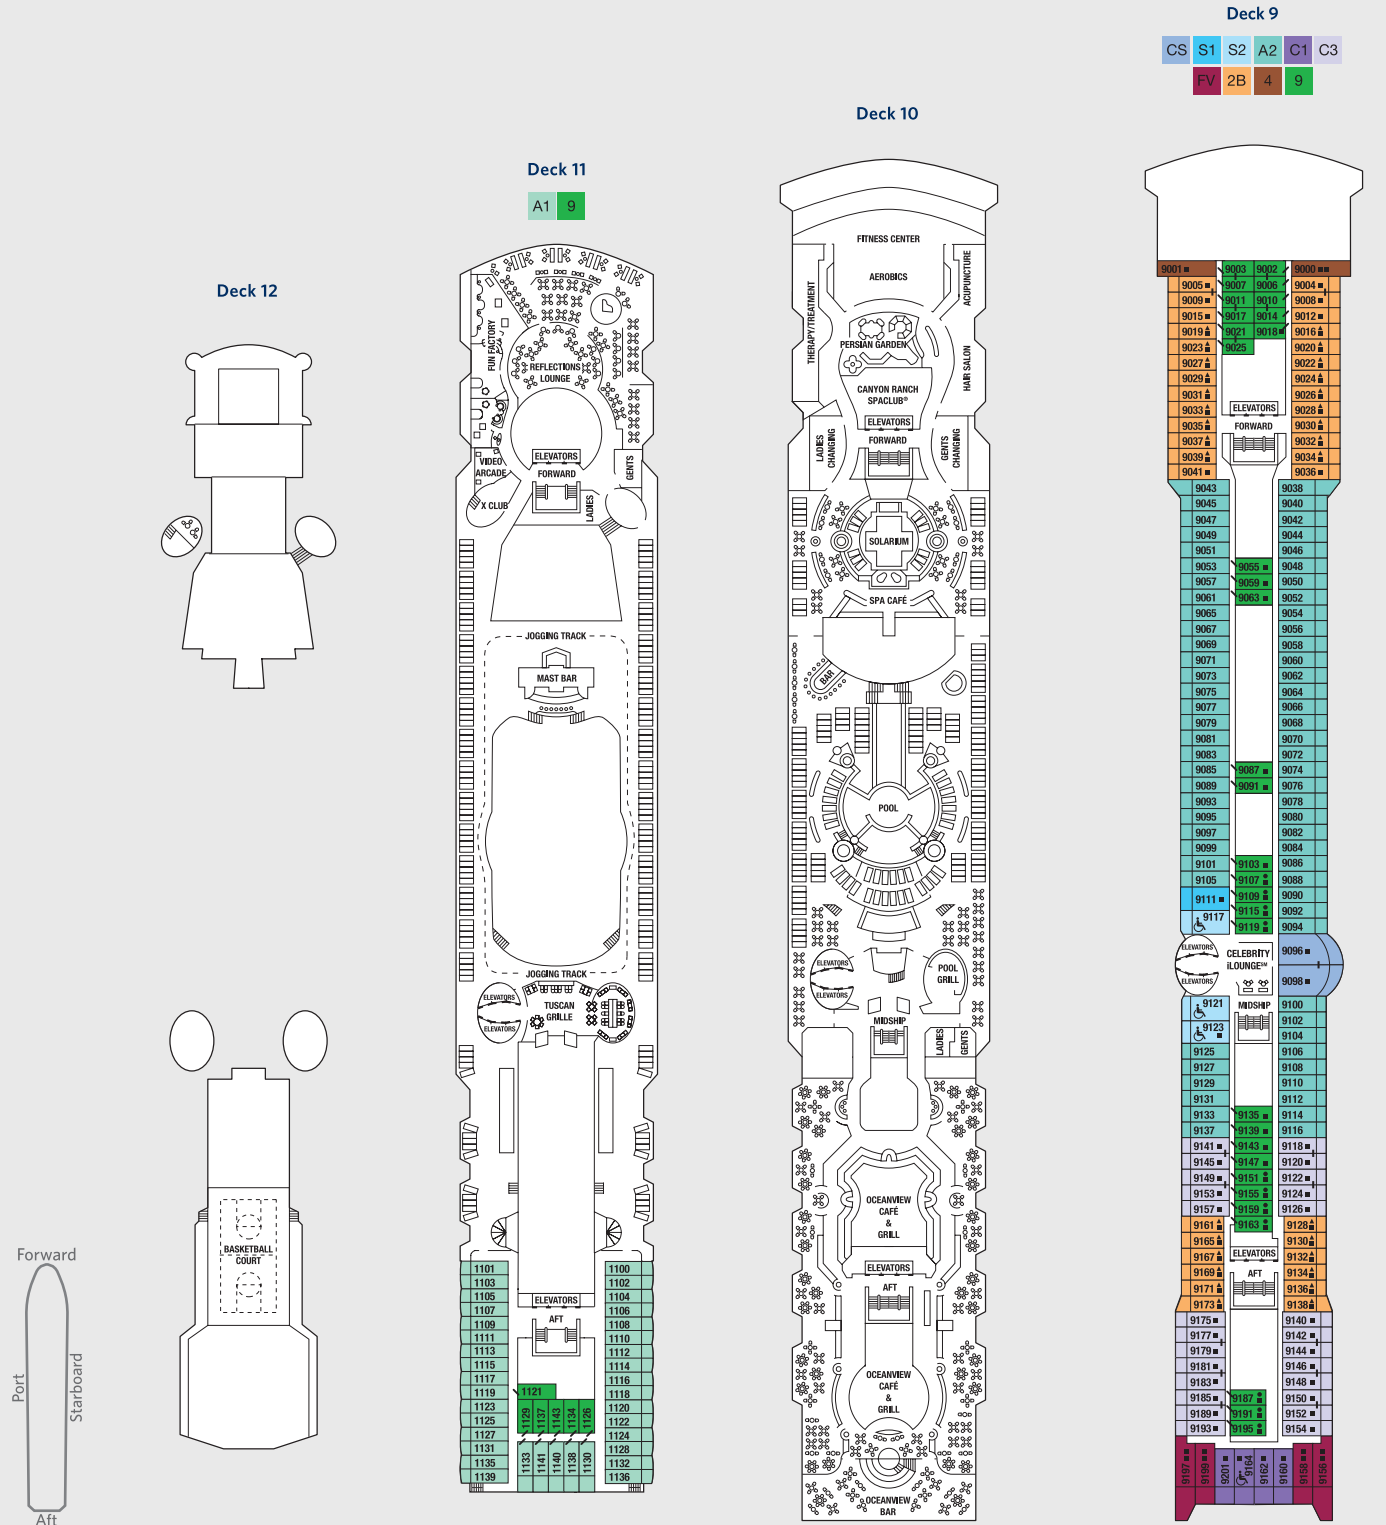

CELEBRITY CONSTELLATION® DECK PLANS

SHIP SPECIFICATIONS:

Occupancy: 2,170

Beam: 105.6 feet

Electric Current: 110/220 AC

Tonnage: 90,940

Draught: 26 feet

Ship's Registry: Malta

Length: 965 feet

Cruising Speed: 24 knots

Entered Service: 2002

Refurbished: 2013

SMOKING POLICY

For all Celebrity ships, smoking is not permitted in any dining venue, casino, theater, hallway, elevator, or corridor, nor inside any stateroom or on any stateroom veranda, resulting in a cleaner, fresher, and healthier environment. Cigarette, cigar, and pipe smoking (this includes all smoking-like products, such as electronic cigarettes) is only permitted in designated outdoor areas.

Deck plans are not drawn to scale. Deck numbers reflect upper guest levels.
 For an interactive deck plan experience, 360° virtual tours of stateroom categories, and the most up-to-date deck plans, visit celebritycruises.com.