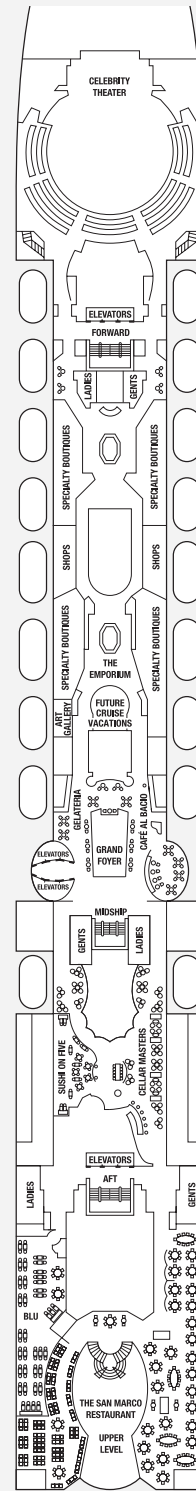

CELEBRITY CONSTELLATION® DECK PLANS

SHIP SPECIFICATIONS:

Occupancy: 2,170

Beam: 105.6 feet

Electric Current: 110/220 AC

Tonnage: 90,940

Draught: 26 feet

Ship's Registry: Malta

Deck plans are not drawn to scale. Deck numbers reflect upper guest levels.
 For an interactive deck plan experience, 360° virtual tours of stateroom categories, and the most up-to-date deck plans, visit celebritycruises.com.

- | | | | | |
|---------------------------|------------------------------------|---------------------------------|-------------------------------|--|
| PS Penthouse Suite | C1 Concierge Class 1 | 4 Ocean View Stateroom 4 | 11 Inside Stateroom 11 | ■ Convertible Sofa Bed |
| RS Royal Suite | C2 Concierge Class 2 | 5 Ocean View Stateroom 5 | 12 Inside Stateroom 12 | ▲ One Upper Berth |
| CS Celebrity Suite | C3 Concierge Class 3 | 6 Ocean View Stateroom 6 | | ┆ Connecting Staterooms |
| S1 Sky Suite 1 | FV Family Veranda Stateroom | 7 Ocean View Stateroom 7 | | ↘ Inside Stateroom Door Location |
| S2 Sky Suite 2 | 2A Veranda Stateroom 2A | 8 Ocean View Stateroom 8 | | ♿ Wheelchair Accessible Stateroom |
| A1 AquaClass® 1 | 2B Veranda Stateroom 2B | 9 Inside Stateroom 9 | | ♿ Featuring Roll-In Shower |
| A2 AquaClass 2 | 2C Veranda Stateroom 2C | 10 Inside Stateroom 10 | | |

CELEBRITY CONSTELLATION® DECK PLANS

Deck 8

CS S1 S2 C1 C2 C3
FV 2B 4 9

Deck 7

CS C1 C3 FV
2A 2C 4 9

Deck 6

PS RS CS S1 S2 C1 2B 2C 5 9

Deck 5