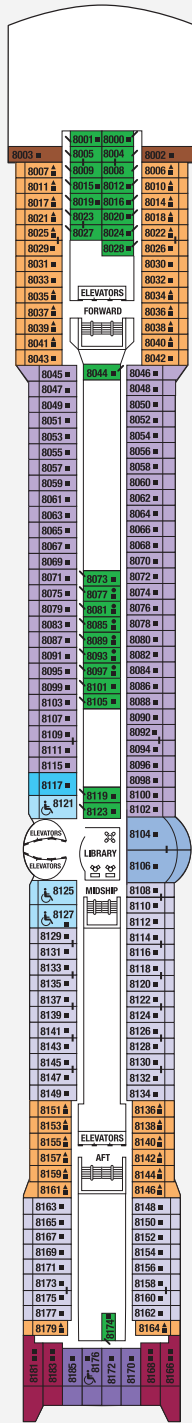

CELEBRITY CONSTELLATION® DECK PLANS

SHIP SPECIFICATIONS:

Occupancy: 2,170

Beam: 105.6 feet

Electric Current: 110/220 AC

Tonnage: 90,940

Draught: 26 feet

Ship's Registry: Malta

Deck plans are not drawn to scale. Deck numbers reflect upper guest levels.
 For an interactive deck plan experience, 360° virtual tours of stateroom categories, and the most up-to-date deck plans, visit celebritycruises.com.

- | | | | | |
|---------------------------|------------------------------------|---------------------------------|-------------------------------|--|
| PS Penthouse Suite | C1 Concierge Class 1 | 4 Ocean View Stateroom 4 | 11 Inside Stateroom 11 | ■ Convertible Sofa Bed |
| RS Royal Suite | C2 Concierge Class 2 | 5 Ocean View Stateroom 5 | 12 Inside Stateroom 12 | ▲ One Upper Berth |
| CS Celebrity Suite | C3 Concierge Class 3 | 6 Ocean View Stateroom 6 | | ┆ Connecting Staterooms |
| S1 Sky Suite 1 | FV Family Veranda Stateroom | 7 Ocean View Stateroom 7 | | ↘ Inside Stateroom Door Location |
| S2 Sky Suite 2 | 2A Veranda Stateroom 2A | 8 Ocean View Stateroom 8 | | ♿ Wheelchair Accessible Stateroom |
| A1 AquaClass® 1 | 2B Veranda Stateroom 2B | 9 Inside Stateroom 9 | | ♿ Featuring Roll-In Shower |
| A2 AquaClass 2 | 2C Veranda Stateroom 2C | 10 Inside Stateroom 10 | | |

CELEBRITY CONSTELLATION® DECK PLANS

Deck 8

CS S1 S2 C1 C2 C3
FV 2B 4 9

Deck 7

CS C1 C3 FV
2A 2C 4 9

Deck 6

PS RS CS S1 S2 C1 2B 2C 5 9

Deck 5