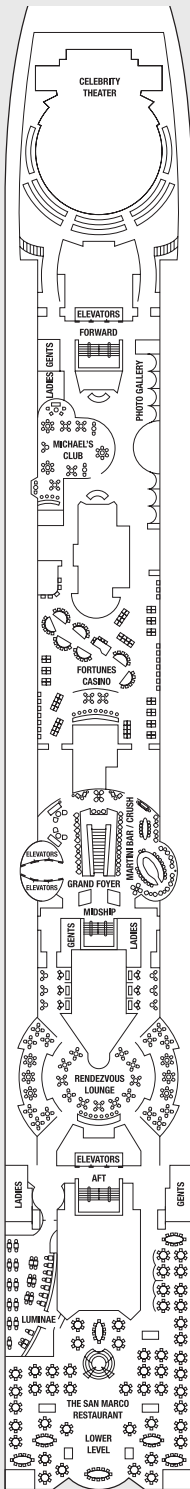

Deck 4

- **PS** Penthouse Suite
- **RS** Royal Suite
- **CS** Celebrity Suite
- **S1** Sky Suite 1
- **S2** Sky Suite 2
- **A1** AquaClass® 1
- **A2** AquaClass 2
- **C1** Concierge Class 1
- **C2** Concierge Class 2
- **C3** Concierge Class 3
- **FV** Family Veranda Stateroom
- **2A** Veranda Stateroom 2A
- **2B** Veranda Stateroom 2B
- **2C** Veranda Stateroom 2C

- **4** Ocean View Stateroom 4
- **5** Ocean View Stateroom 5
- **6** Ocean View Stateroom 6
- **7** Ocean View Stateroom 7
- **8** Ocean View Stateroom 8
- **9** Inside Stateroom 9
- **10** Inside Stateroom 10

- **11** Inside Stateroom 11
- **12** Inside Stateroom 12

- **■** Convertible Sofa Bed
- **▲** One Upper Berth
- **|** Connecting Staterooms
- **↙** Inside Stateroom Door Location
- **♿** Wheelchair Accessible Stateroom Featuring Roll-In Shower