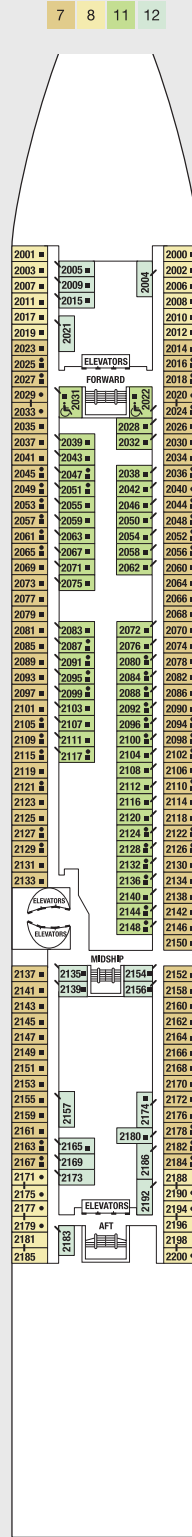

Deck 2

- **PS** Penthouse Suite
- **RS** Royal Suite
- **CS** Celebrity Suite
- **S1** Sky Suite 1
- **S2** Sky Suite 2
- **A1** AquaClass® 1
- **A2** AquaClass 2
- **C1** Concierge Class 1
- **C2** Concierge Class 2
- **C3** Concierge Class 3
- **FV** Family Veranda Stateroom
- **2A** Veranda Stateroom 2A
- **2B** Veranda Stateroom 2B
- **2C** Veranda Stateroom 2C

- **4** Ocean View Stateroom 4
- **5** Ocean View Stateroom 5
- **6** Ocean View Stateroom 6
- **7** Ocean View Stateroom 7
- **8** Ocean View Stateroom 8
- **9** Inside Stateroom 9
- **10** Inside Stateroom 10

- **11** Inside Stateroom 11
- **12** Inside Stateroom 12

- **■** Convertible Sofa Bed
- **▲** One Upper Berth
- **|** Connecting Staterooms
- **↙** Inside Stateroom Door Location
- **♿** Wheelchair Accessible Stateroom Featuring Roll-In Shower